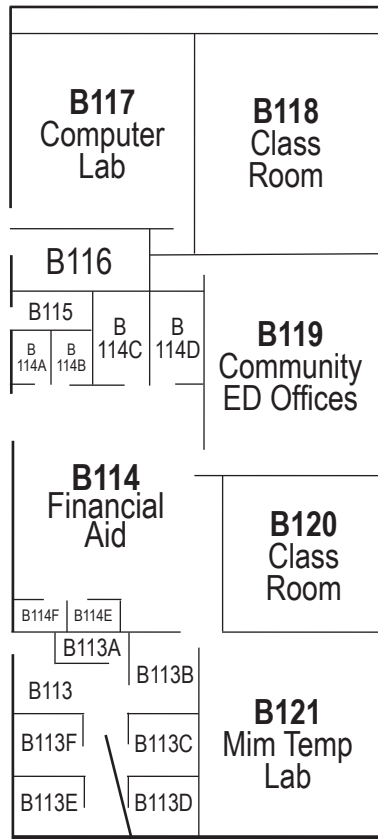

College of Lake County

Grayslake Campus

B-Wing – First Floor

To A-Wing

Student Development

New Student Advisement Center

T: C-Wing

B-Wing Entrance