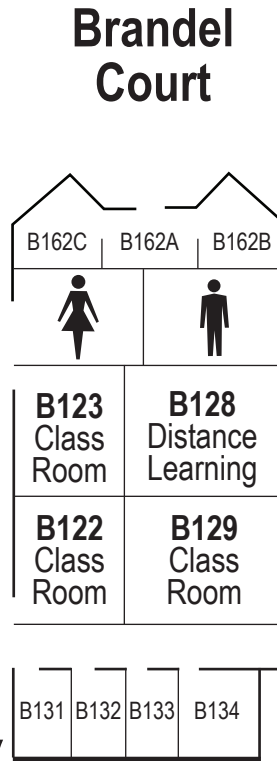

College of Lake County

Grayslake Campus

B-Wing – First Floor

To A-Wing

Student Development

New Student Advisement Center

T: C-Wing

B-Wing Entrance