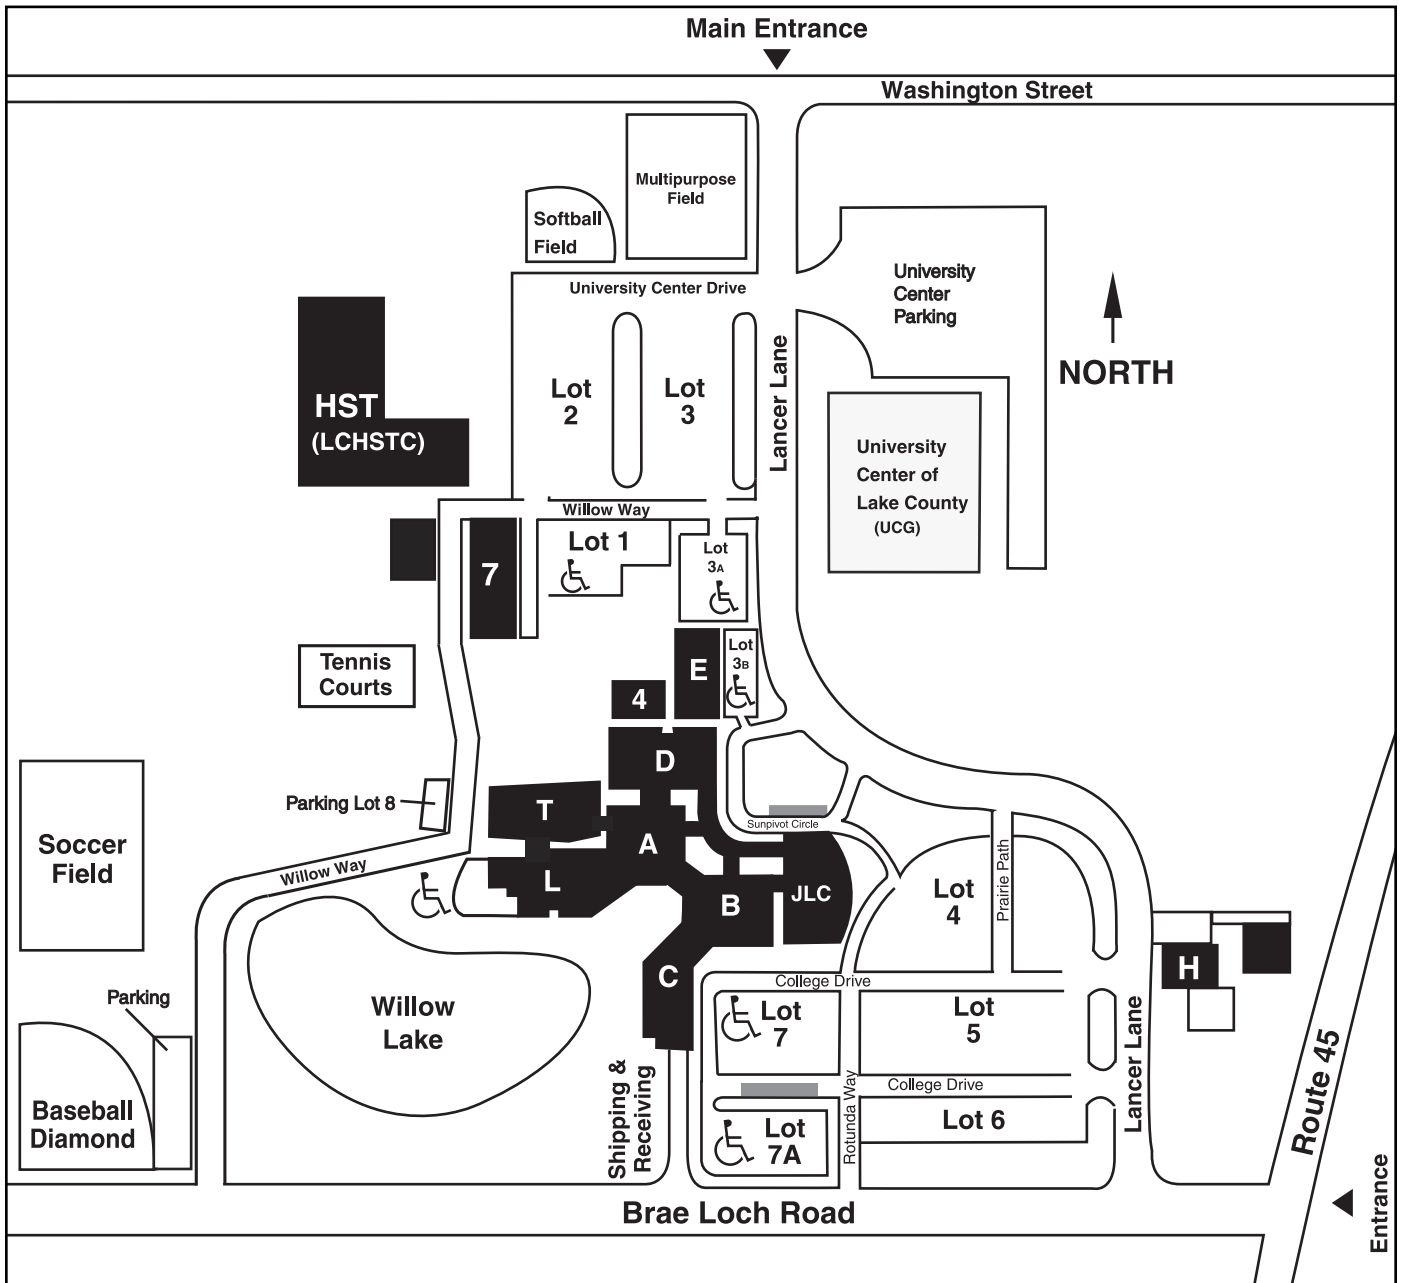

Grayslake Campus

19351 West Washington Street, Grayslake

BUILDINGS

- A, B, & C - Administrative/Faculty Offices & Classrooms
- D - Administrative/Faculty Offices, Classrooms & Child Care Center
- E - Job Center of Lake County JOBC (Formerly Illinois Employment & Training Center)
- H - Ornamental Horticulture
- JLC - James Lumber Center for the Performing Arts Theatres, Classrooms, Offices and Box Office
- L - Library/Learning Resource Center
- T - Technology Wing

- 4 - Adult Education
- 7 - Physical Education Center
- HST - Lake County High Schools Technology Campus

PARKING LOTS

- Student & Visitor - Lots 2, 3, 4, 5 & 6
- Staff - Lots 1, 7, 7a, 3b & 8
- Job Center of Lake County - Lot 3b
- Visitor - Circle Drive & Lot 7

Lakeshore Campus

1 North, 33 North & 111 North Genesee Street
Waukegan

BUILDINGS

- 111 North Genesee (North Building):
 - Classrooms
 - Community Development
 - Computer Labs
 - Dental Hygiene Clinic
 - Learning Assistance Center (LAC)
 - Student Services Center
- 33 North Genesee (South Building):
 - Administration
 - Bookstore
 - Campus Safety
 - Childcare
 - Classrooms
- 1 North Genesee:
 - Adult Education
 - Classrooms

PARKING

City Lot Parking & CLC Parking

Southlake Campus

1120 South Milwaukee Avenue
Vernon Hills

BUILDINGS

- Building V:
 - Campus & Student Support Center
 - Bookstore
 - Classrooms
 - Conference Area
 - Glass Enclosed Student Lounge
 - Open Computer Lab
 - Science Laboratory
 - Discovery! Center for Personal Enrichment
 - Library / Learning Assistance Center
 - Green Roofing
- Building R:
 - Classrooms
 - Distance Learning Room
 - Massage and Wellness Clinic