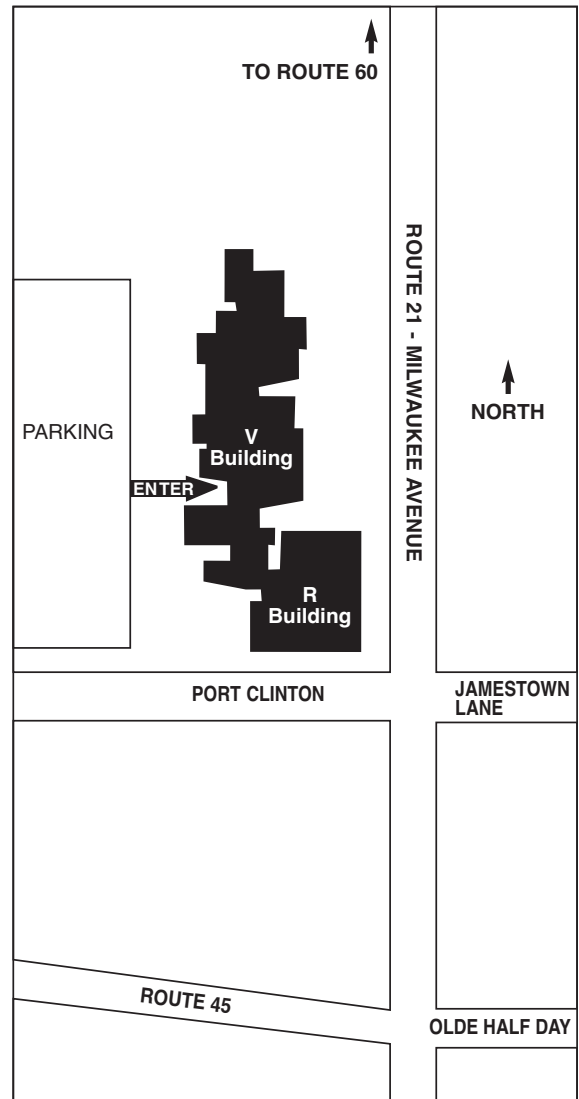

Grayslake Campus

19351 West Washington Street, Grayslake

BUILDINGS

- A, B, & C - Administrative/Faculty Offices & Classrooms
- D - Administrative/Faculty Offices, Classrooms & Child Care Center
- E - Job Center of Lake County JOBC (Formerly Illinois Employment & Training Center)
- H - Ornamental Horticulture
- JLC - James Lumber Center for the Performing Arts Theatres, Classrooms, Offices and Box Office
- L - Library/Learning Resource Center
- T - Technology Wing

- 4 - Adult Education
- 7 - Physical Education Center
- HST - Lake County High Schools Technology Campus

PARKING LOTS

- Student & Visitor - Lots 2, 3, 4, 5 & 6
- Staff - Lots 1, 7, 7a, 3b & 8
- Job Center of Lake County - Lot 3b
- Visitor - Circle Drive & Lot 7

Lakeshore Campus

1 North, 33 North & 111 North Genesee Street
Waukegan

BUILDINGS

- 111 North Genesee (North Building):
 - Classrooms
 - Community Development
 - Computer Labs
 - Dental Hygiene Clinic
 - Learning Assistance Center (LAC)
 - Student Services Center
- 33 North Genesee (South Building):
 - Administration
 - Bookstore
 - Campus Safety
 - Childcare
 - Classrooms
- 1 North Genesee:
 - Adult Education
 - Classrooms

PARKING

City Lot Parking & CLC Parking

Southlake Campus

1120 South Milwaukee Avenue
Vernon Hills

BUILDINGS

- Building V:
 - Campus & Student Support Center
 - Bookstore
 - Classrooms
 - Conference Area
 - Glass Enclosed Student Lounge
 - Open Computer Lab
 - Science Laboratory
 - Discovery! Center for Personal Enrichment
 - Library / Learning Assistance Center
 - Green Roofing
- Building R:
 - Classrooms
 - Distance Learning Room
 - Massage and Wellness Clinic