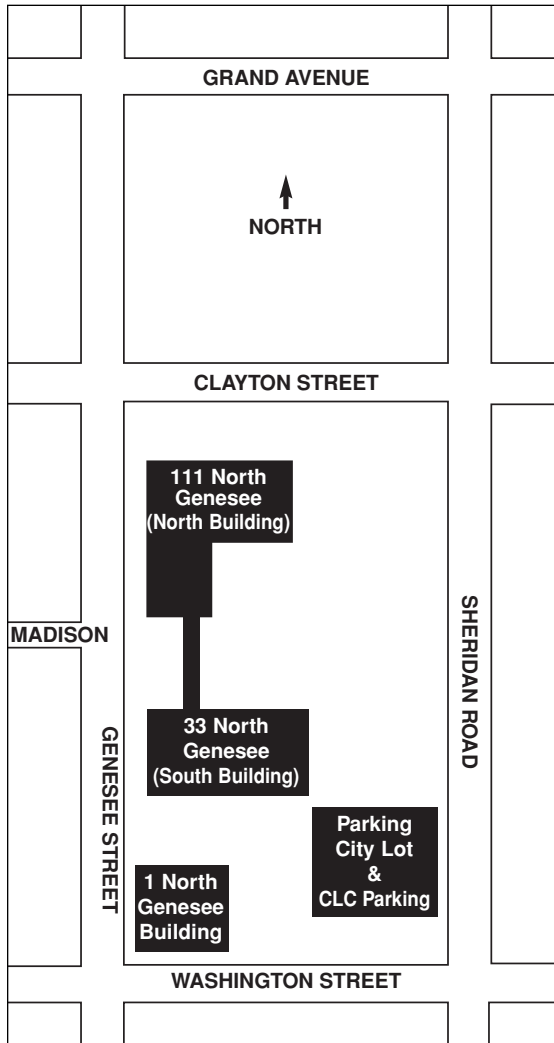

Grayslake Campus

19351 West Washington Street, Grayslake

BUILDINGS

- A, B, & C - Administrative/Faculty Offices & Classrooms
- D - Administrative/Faculty Offices, Classrooms & Child Care Center
- E - Job Center of Lake County JOBC (Formerly Illinois Employment & Training Center)
- H - Ornamental Horticulture
- JLC - James Lumber Center for the Performing Arts Theatres, Classrooms, Offices and Box Office
- L - Library/Learning Resource Center
- T - Technology Wing

- 4 - Adult Education
- 7 - Physical Education Center
- HST - Lake County High Schools Technology Campus

PARKING LOTS

- Student & Visitor - Lots 2, 3, 4, 5 & 6
- Staff - Lots 1, 7, 7a, 3b & 8
- Job Center of Lake County - Lot 3b
- Visitor - Circle Drive & Lot 7

Lakeshore Campus

1 North, 33 North & 111 North Genesee Street
Waukegan

BUILDINGS

- 111 North Genesee (North Building):
 - Classrooms
 - Community Development
 - Computer Labs
 - Dental Hygiene Clinic
 - Learning Assistance Center (LAC)
 - Student Services Center
- 33 North Genesee (South Building):
 - Administration
 - Bookstore
 - Campus Safety
 - Childcare
 - Classrooms
- 1 North Genesee:
 - Adult Education
 - Classrooms