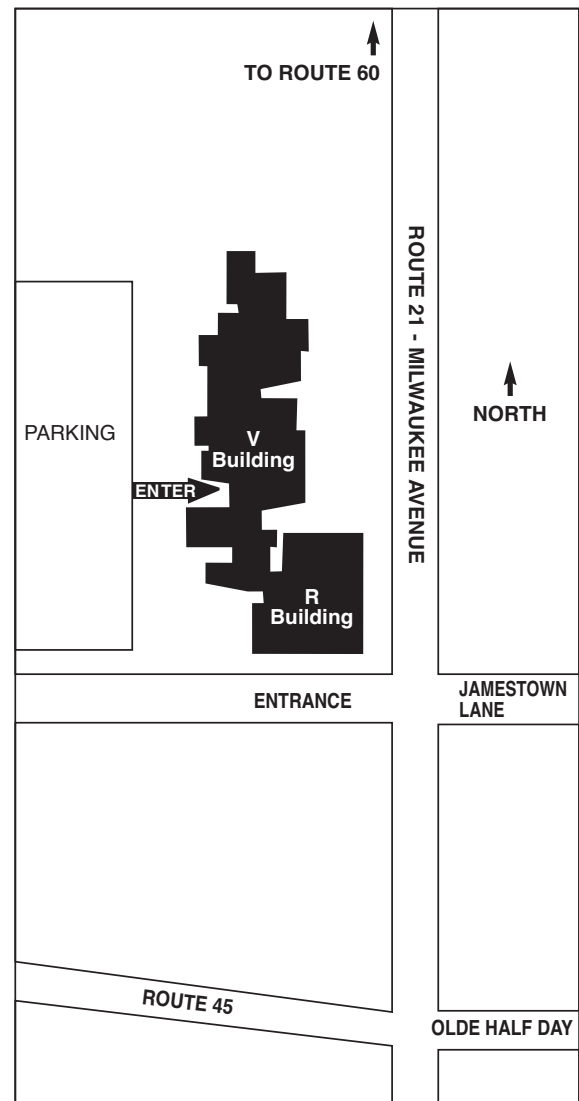

Grayslake Campus

19351 West Washington Street, Grayslake

BUILDINGS

- A, B, & C - Administrative/Faculty Offices & Classrooms
- D - Administrative/Faculty Offices, Classrooms & Child Care Center
- E - Job Center of Lake County JOBC (Formerly Illinois Employment & Training Center)
- H - Ornamental Horticulture
- JLC - James Lumber Center for the Performing Arts Theatres, Classrooms, Offices and Box Office
- L - Library/Learning Resource Center
- T - Technology Wing
- 3 - General Classrooms

- 4 - Adult Education
- 7 - Physical Education Center
- HST - Lake County High Schools Technology Campus

PARKING LOTS

- Student & Visitor - Lots 2, 3, 4, 5 & 6
- Staff - Lots 1, 7, 7a, 3b & 8
- Job Center of Lake County - Lot 3b
- Visitor - Circle Drive & Lot 7

Lakeshore Campus

1 North, 33 North & 111 North Genesee Street
Waukegan

BUILDINGS

- 111 North Genesee (North Building):
 - Student Services Center
 - Judicial Services
 - Learning Assistance Center (LAC)
 - Computer Lab
 - Classrooms
 - Dental Hygiene Clinic (upon completion of remodeling)
- 33 North Genesee (South Building):
 - Administration
 - Childcare
 - Bookstore
 - Campus Safety
 - Computer Lab
 - Classrooms
- 1 North Genesee:
 - Adult Education
 - Computer Lab
 - Classrooms

PARKING

City Lot Parking & CLC Parking

Southlake Campus

1120 South Milwaukee Avenue
Vernon Hills

BUILDINGS

- Building V:
 - Glass Enclosed Student Lounge
 - Open Computer Lab
 - Bookstore
 - Library
 - Science Laboratories
 - Conference Space
 - 1st Green Public Roofs in Lake County
 - V Classrooms
- Building R:
 - Administrative Office
 - Student Services
 - Counseling
 - Discovery! Center for Personal Enrichment
 - R Classrooms