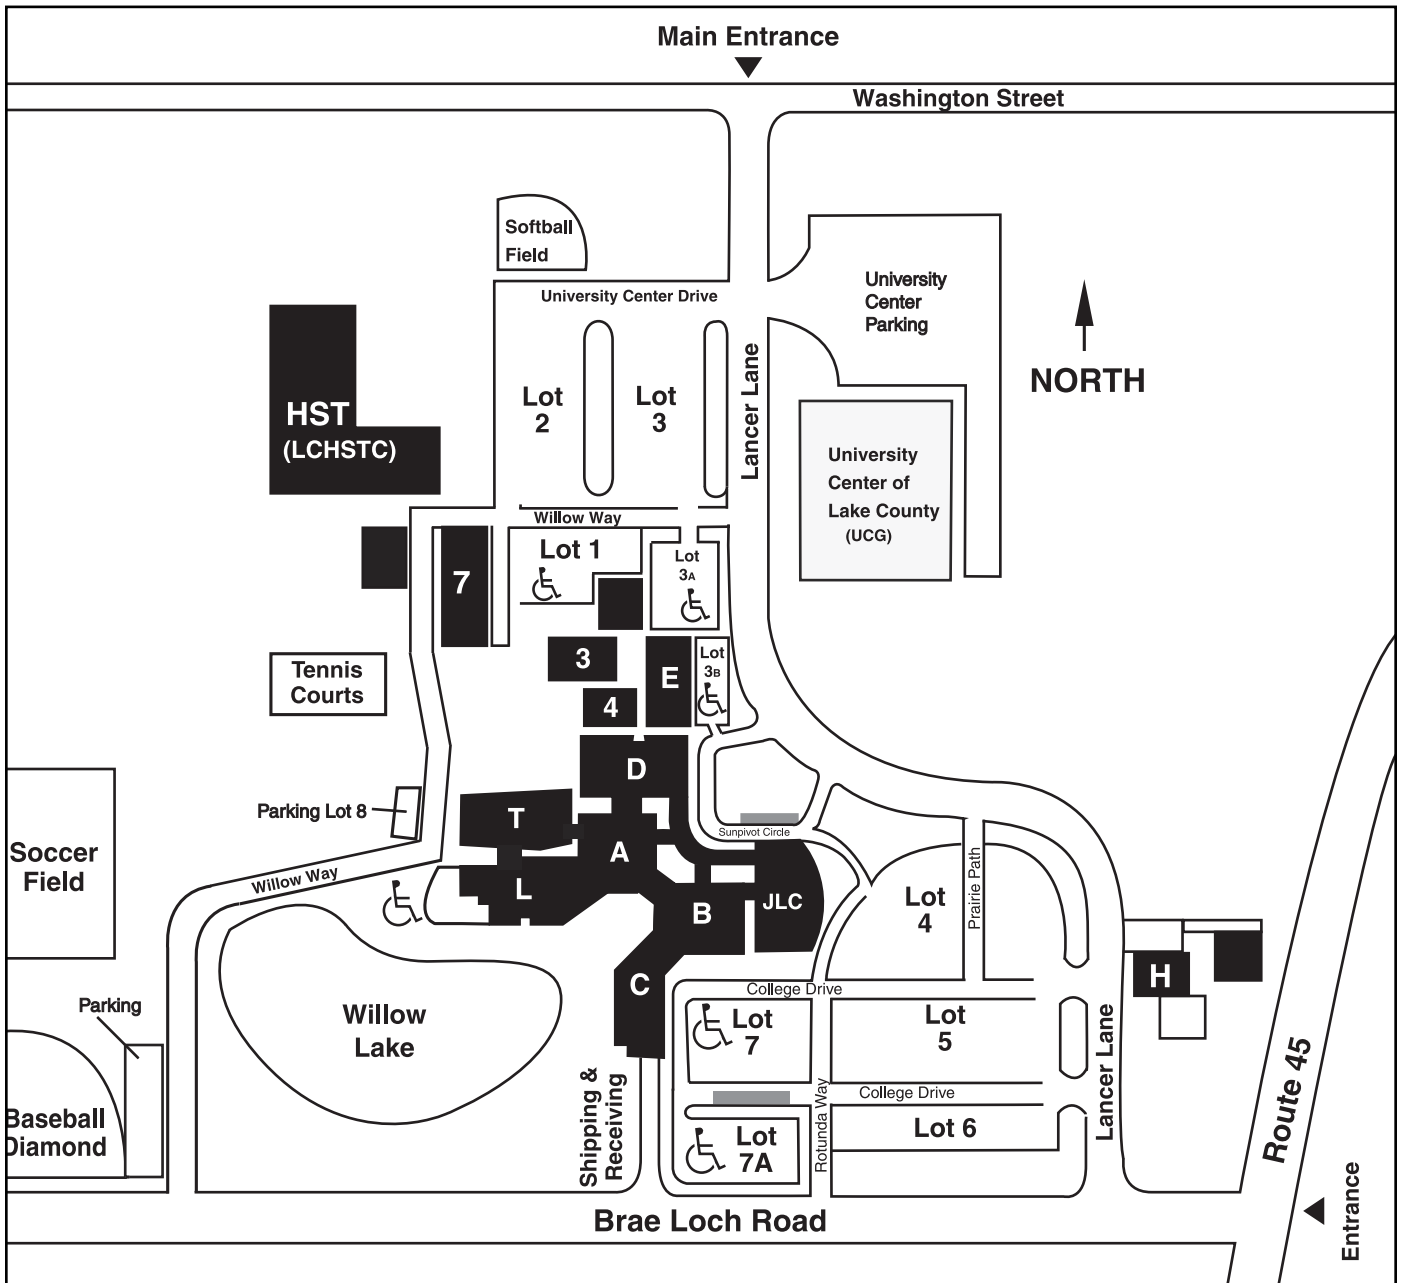

Grayslake Campus

19351 West Washington Street, Grayslake

BUILDINGS

- A, B, & C - Administrative/Faculty Offices & Classrooms
- D - Administrative/Faculty Offices, Classrooms & Child Care Center
- E - Job Center of Lake County JOBC (Formerly Illinois Employment & Training Center)
- H - Ornamental Horticulture
- JLC - James Lumber Center for the Performing Arts Theatres, Classrooms, Offices and Box Office
- L - Library/Learning Resource Center
- T - Technology Wing
- 3 - General Classrooms

- 4 - Adult Education
- 7 - Physical Education Center
- HST - Lake County High Schools Technology Campus

PARKING LOTS

- Student & Visitor - Lots 2, 3, 4, 5 & 6
- Staff - Lots 1, 7, 7a, 3b & 8
- Job Center of Lake County - Lot 3b
- Visitor - Circle Drive & Lot 7

Lakeshore Campus

1 North, 33 North & 111 North Genesee Street
Waukegan

BUILDINGS

- 111 North Genesee (North Building):
 - Student Services Center
 - Judicial Services
 - Learning Assistance Center (LAC)
 - Computer Lab
 - Classrooms
 - Dental Hygiene Clinic (upon completion of remodeling)
- 33 North Genesee (South Building):
 - Administration
 - Childcare
 - Bookstore
 - Campus Safety
 - Computer Lab
 - Classrooms
- 1 North Genesee:
 - Adult Education
 - Computer Lab
 - Classrooms

PARKING

City Lot Parking & CLC Parking

Southlake Campus

1120 South Milwaukee Avenue
Vernon Hills

BUILDINGS

- Building V:
 - Glass Enclosed Student Lounge
 - Open Computer Lab
 - Bookstore
 - Library
 - Science Laboratories
 - Conference Space
 - 1st Green Public Roofs in Lake County
 - V Classrooms
- Building R:
 - Administrative Office
 - Student Services
 - Counseling
 - Discovery! Center for Personal Enrichment
 - R Classrooms