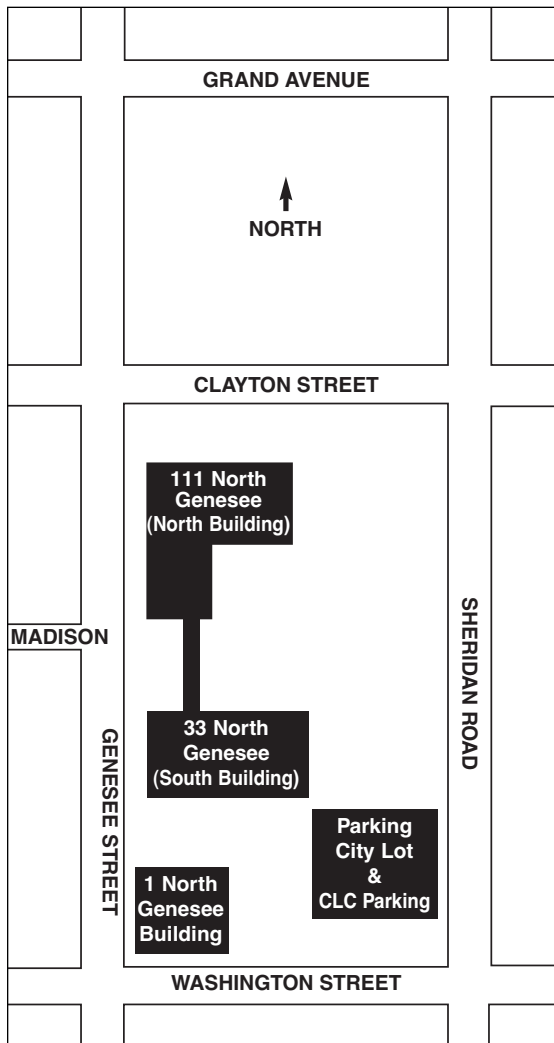

Grayslake Campus

19351 West Washington Street, Grayslake

BUILDINGS

- A, B, & C - Administrative/Faculty Offices & Classrooms
- D - Administrative/Faculty Offices, Classrooms & Child Care Center
- E - Job Center of Lake County JOBC (Formerly Illinois Employment & Training Center)
- H - Ornamental Horticulture
- JLC - James Lumber Center for the Performing Arts Theatres, Classrooms, Offices and Box Office
- L - Library/Learning Resource Center
- T - Technology Wing
- 3 - General Classrooms

- 4 - Adult Education
- 7 - Physical Education Center
- HST - Lake County High Schools Technology Campus

PARKING LOTS

- Student & Visitor - Lots 2, 3, 4, 5 & 6
- Staff - Lots 1, 7, 7a, 3b & 8
- Job Center of Lake County - Lot 3b
- Visitor - Circle Drive & Lot 7

Lakeshore Campus

1 North, 33 North & 111 North Genesee Street
Waukegan

BUILDINGS

- 111 North Genesee (North Building):
 - Student Services Center
 - Judicial Services
 - Learning Assistance Center (LAC)
 - Computer Lab
 - Classrooms
 - Dental Hygiene Clinic (upon completion of remodeling)
- 33 North Genesee (South Building):
 - Administration
 - Childcare
 - Bookstore
 - Campus Safety
 - Computer Lab
 - Classrooms
- 1 North Genesee:
 - Adult Education
 - Computer Lab
 - Classrooms

PARKING

City Lot Parking & CLC Parking

Southlake Campus

1120 South Milwaukee Avenue
Vernon Hills

BUILDINGS

- Building V:
 - Glass Enclosed Student Lounge
 - Open Computer Lab
 - Bookstore
 - Library
 - Science Laboratories
 - Conference Space
 - 1st Green Public Roofs in Lake County
 - V Classrooms
- Building R:
 - Administrative Office
 - Student Services
 - Counseling
 - Discovery! Center for Personal Enrichment
 - R Classrooms